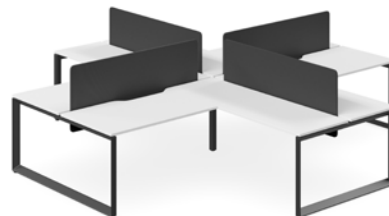

4 Way Workstation (Desk & Return shown)

(Image shown 600H OPTIC Screen)

Base Finish: White / Black

Radial or Splayed Tops

Prices include 4 OPTIC 350H Screens

CODE	TOP SIZE	OVERALL SIZE	POD
PLZ4XSYS 18071807	1800L	1800L x 750D x 1800L x 750D x 725H	4

Prices include 4 OPTIC 600H Screens

CODE	TOP SIZE	OVERALL SIZE	POD
PLZ4XSYS 18071807	1800L	1800L x 750D x 1800L x 750D x 725H	4