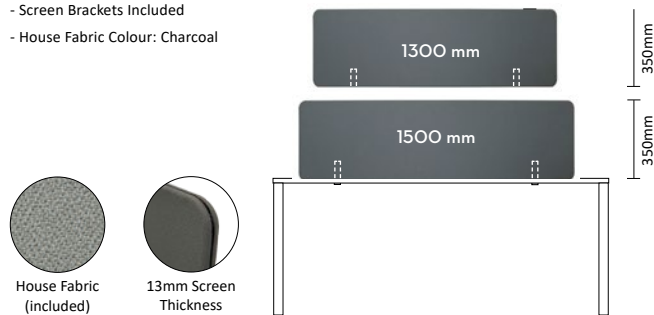

FORUM - OPTIC WORKSTATIONS

The forum comprises of a sturdy triangular profile leg featuring a 6mm sleek shadow line making it a sleek and modern solution. It is easy to assemble in any configuration to suit your office environment.

Workstation with scalloped tops included

Table Top Finish Options:
White / Choice of Melamine Colour

OPTIC Screen System

350H (Imported Screen)

- System Type: Solid Panel
- Screen Brackets Included
- House Fabric Colour: Charcoal

CODE	DIMENSION
ISOOTS13CH	1300W x 13D x 350H
ISOOTS15CH	1500W x 13D x 350H

600H (Local Made Screen) **New**

- System Type: Solid Panel
- Screen Brackets Included
- House Fabric Colour: Charcoal

CODE	DIMENSION
ISOOTS1306	1300W x 22D x 600H
ISOOTS1506	1500W x 22D x 600H
FABRIC OPTION	Rim Trilogy 1 add +

Bench Single Sided x 1 pod

(Image shown 600H OPTIC Screen)

Base Finish: White / Black

Prices include 1 OPTIC 350H Screen

CODE	TOP SIZE	OVERALL SIZE	POD
FORDES1507	1500L	1500L x 750D x 725H	1
FORDES1807	1800L	1800L x 750D x 725H	1