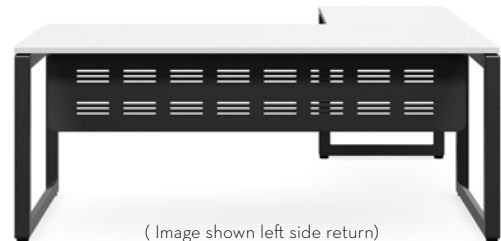

Workstation with scalloped tops included

Table Top Finish Options:
White / Choice of Melamine Colour

OPTIC Screen System

350H (Imported Screen)

- System Type: Solid Panel
- Screen Brackets Included
- House Fabric Colour: Charcoal

Forum Desk (Top without Scallop)

Top view

Base Finish: White / Black

CODE	OVERALL SIZE
FORDES1507	1500L x 750D x 725H
FORDES1807	1800L x 750D x 725H

Forum Desk & Return (Top without Scallop)

Top view

(Image shown left side return)

Base Finish: White / Black
Modesty: White / Powder - coated Black
Cable Hole to your preferred placement (included)

CODE	DESK	RETURN
FORWS15071506	(1500L x 750D) x	(1500L x 600D) x 725H
FORWS18071806	(1800L x 750D) x	(1800L x 600D) x 725H
FORWS18091806	(1800L x 900D) x	(1800L x 600D) x 725H