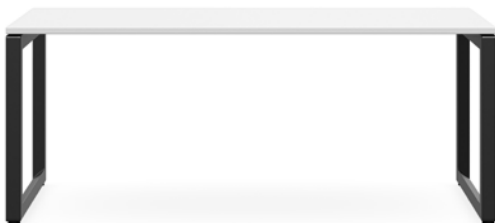

Workstation with scalloped tops included

Table Top Finish Options:
White / Choice of Melamine Colour

OPTIC Screen System

350H (Imported Screen)

- System Type: Solid Panel
- Screen Brackets Included
- House Fabric Colour: Charcoal

CODE	DIMENSION
ISOOTS13CH	1300W x 13D x 350H
ISOOTS15CH	1500W x 13D x 350H

600H (Local Made Screen) **New**

- System Type: Solid Panel
- Screen Brackets Included
- House Fabric Colour: Charcoal

CODE	DIMENSION
ISOOTS1306	1300W x 22D x 600H
ISOOTS1506	1500W x 22D x 600H
FABRIC OPTION	Rim Trilogy 1 add +

Forum Desk (Top without Scallop)

Top view

Base Finish: White / Black

CODE	OVERALL SIZE
FORDES1507	1500L x 750D x 725H
FORDES1807	1800L x 750D x 725H

Forum Desk & Return (Top without Scallop)

Top view

(Image shown left side return)