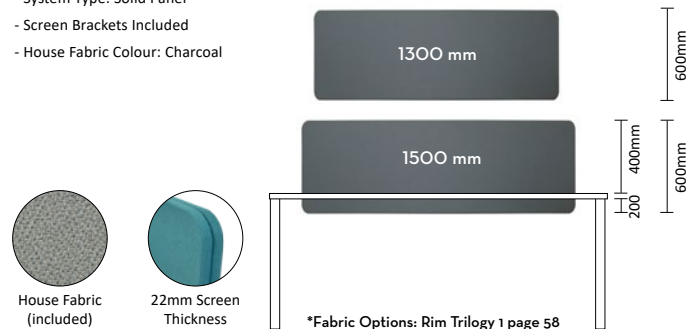

FORUM - OPTIC WORKSTATIONS

The forum comprises of a sturdy triangular profile leg featuring a 6mm sleek shadow line making it a sleek and modern solution. It is easy to assemble in any configuration to suit your office environment.

Workstation with scalloped tops included

Table Top Finish Options:
White / Choice of Melamine Colour

OPTIC Screen System

350H (Imported Screen)

- System Type: Solid Panel
- Screen Brackets Included
- House Fabric Colour: Charcoal

CODE	DIMENSION
ISOOTS13CH	1300W x 13D x 350H
ISOOTS15CH	1500W x 13D x 350H

600H (Local Made Screen) **New**

- System Type: Solid Panel
- Screen Brackets Included
- House Fabric Colour: Charcoal

CODE	DIMENSION
ISOOTS1306	1300W x 22D x 600H
ISOOTS1506	1500W x 22D x 600H
FABRIC OPTION	Rim Trilogy 1 add +

Bench Single Sided x 1 pod

(Image shown 600H OPTIC Screen)

Base Finish: White / Black

Prices include 1 OPTIC 350H Screen

CODE	TOP SIZE	OVERALL SIZE	POD
FORDES1507	1500L	1500L x 750D x 725H	1
FORDES1807	1800L	1800L x 750D x 725H	1